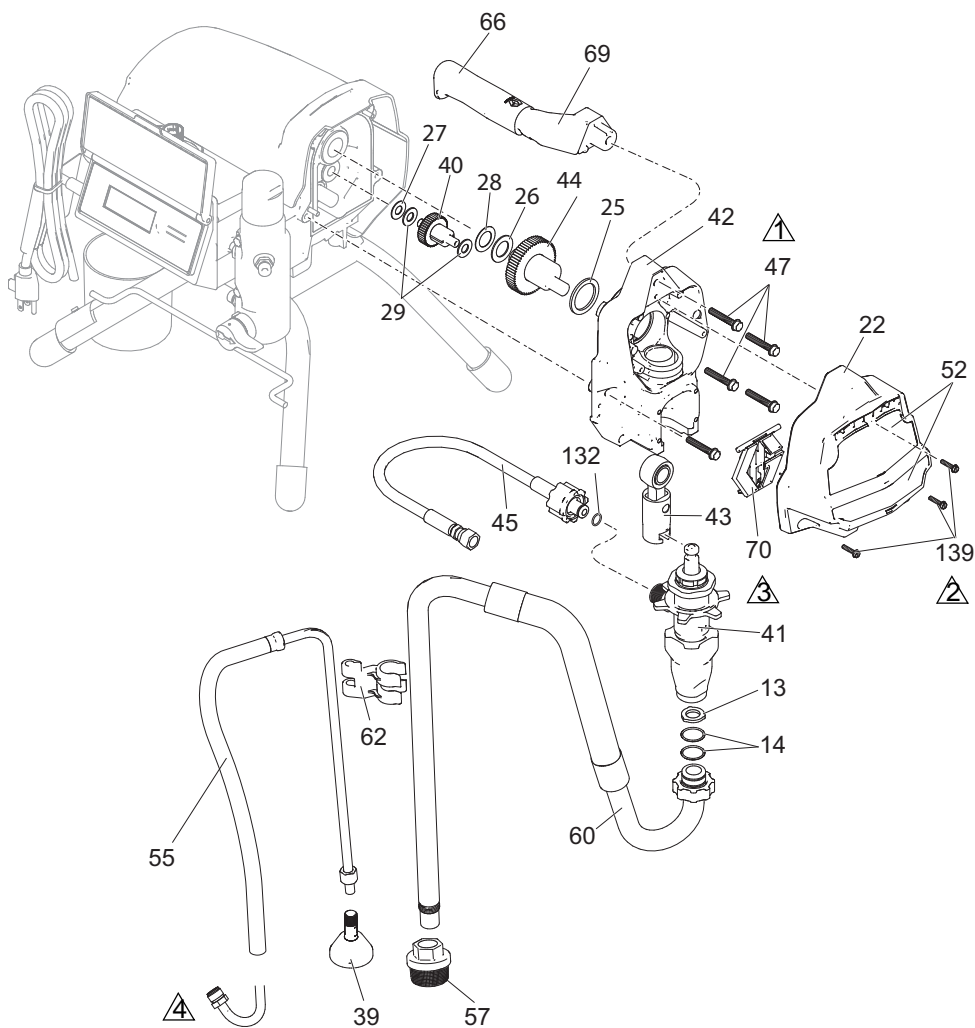

490/495/395EU Stativsprutor

Ref.	Vridmoment
	15,8–18,1 N•m (140–160 tum-pund)
	3,4–4,0 N•m (30–35 tum-pund)
	Hamra fast
	33,9–40,7 N•m (25–30 fot-pund)