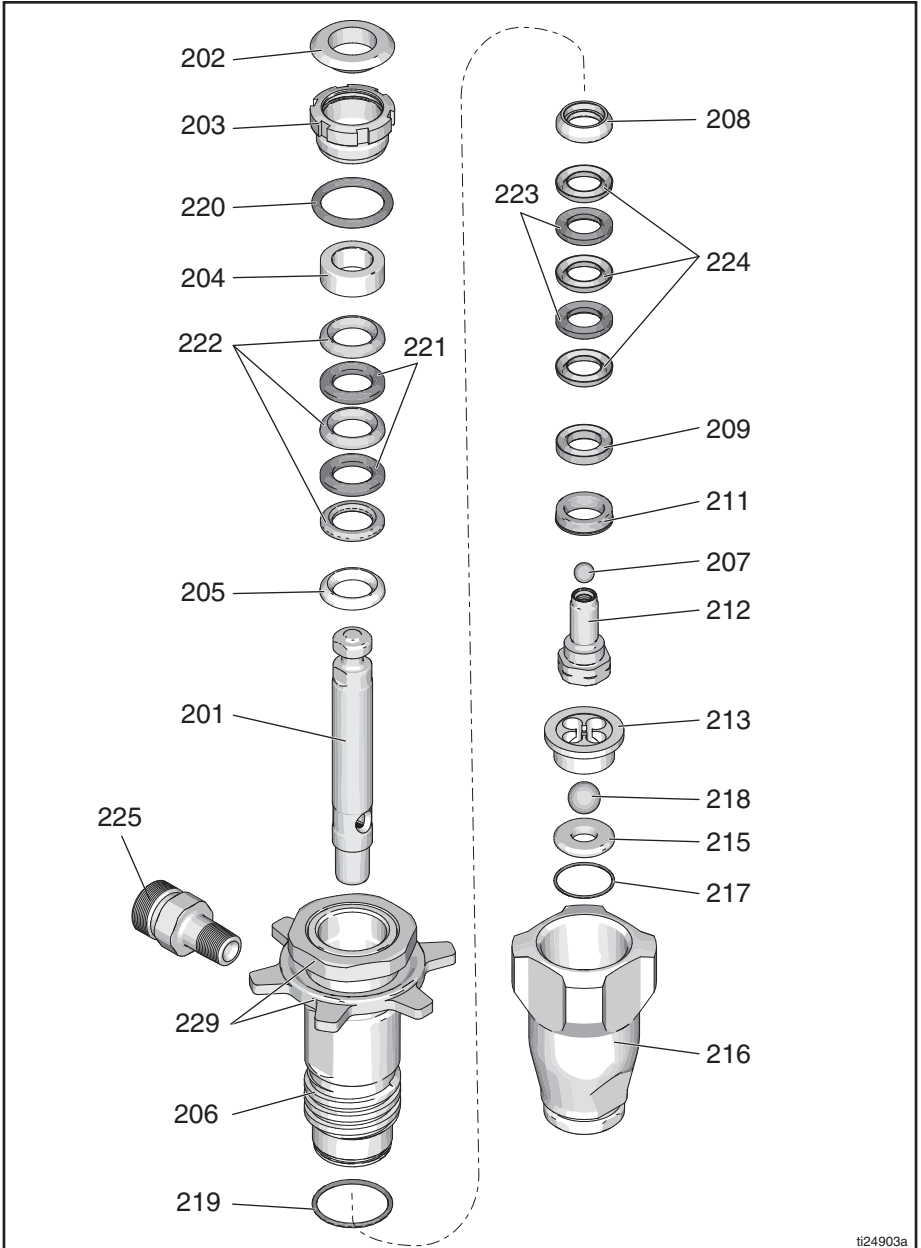

490/495/395EU Stativsprutor

490/495/395EU Reservdelslista stativsprutor

Ref.	Del	Beskrivning	Ant.	Ref.	Del	Beskrivning	Ant.
12	117501	SKRUV, maskin, sexkanthuvud	4	287807	595		
13	115099	LÅSBRICKA, slang	1	54a	15D088	FLÅKT, motor	1
14	117559	O-ring	2	54b	115477	SKRUV, maskin, torx, målad	1
22	17C541	KÅPA, framsida, målad	1	55	246381	SLANG, dränering, ställ, inkluderar 39, 62	1
23	15G449	SKYDD, motor, målad	1	57	246385	SIL, 7/8-14 unf	1
25	180131	LAGER, tryck	1	59	15E823	RAM, stativmonterad	1
26	107434	LAGER, tryck	1	60	246386	SATS, SUGSLANG, inkluderar 13, 14, 57, 62	1
27	116073	LÅSBRICKA, tryck	1	61	Se	PISTOL, spruta	1
28	116074	LÅSBRICKA, tryck	1		sidan 49	(ej i bild)	
29	116079	LAGER, tryck	2	62	276888	KLÄMMA, dräneringsledning	1
33	206994	VÄTSKA, halstätning svätska (ej i bild)	1	63▲	Se	ETIKETT, fara	1
34▲	Se	KORT, medicinsk varning (ej i bild)	1		sidan 49		
39	241920	DEFLEKTOR, gängad	1	65▲	Se	ETIKETT, varning	1
40	249194	VÄXEL, förminskning	1		sidan 49		
41		PUMP, kolv, PC	1	66	116139	GRIP, handtag	1
	17C487	Nordamerika		67	15G857	LOCK, ben	4
	17C488	Asien/Australien och Nya Zeeland/Japan		68	287903	KOPP, sug/dränering	1
	17C489	Europa		69	287072	HANDTAG, spruta, inkluderar 47, 66	1
42	24W817	HUS, drive, PC, inkluderar 12, 47, 70	1	70	17C483	KÅPA, pumpkolv	1
43	24W640	STÅNG, anslutande, PC	1	71	122667	SKRUV, borr, sexkanthuvud	1
44	24X020	SATS, reparera, vevaxel, inkluderar 25	1	108	115523	MÅTARE, tryck, vätska, ej i bild (på de valda modellerna)	1
45	24W830	SATS, slang, koppling, PC, inkluderar 132	1	132	16H137	TÄTNING, o-ring	1
46	Se	SLANG, kopplad, 1/4 tum x 50 fot (ej i bild)	1	139	127914	SKRUV, maskin, spår, sexkant	3
47	117493	SKRUV, maskin, sexkanthuvud	9	206994	VÄTSKA, halstätning svätska, 8 oz. (ej i bild)		1
52	Se	ETIKETT, framsida, övre/underdel	1				
53	Se	ETIKETT, sida	1				
54		MOTOR inkluderar 54a, 54b	1				
	24S022	490/495/395EU					

▲ Ytterligare etiketter, skyltar och kort för varning och fara kan beställas utan kostnad.

Parts

ti24903a