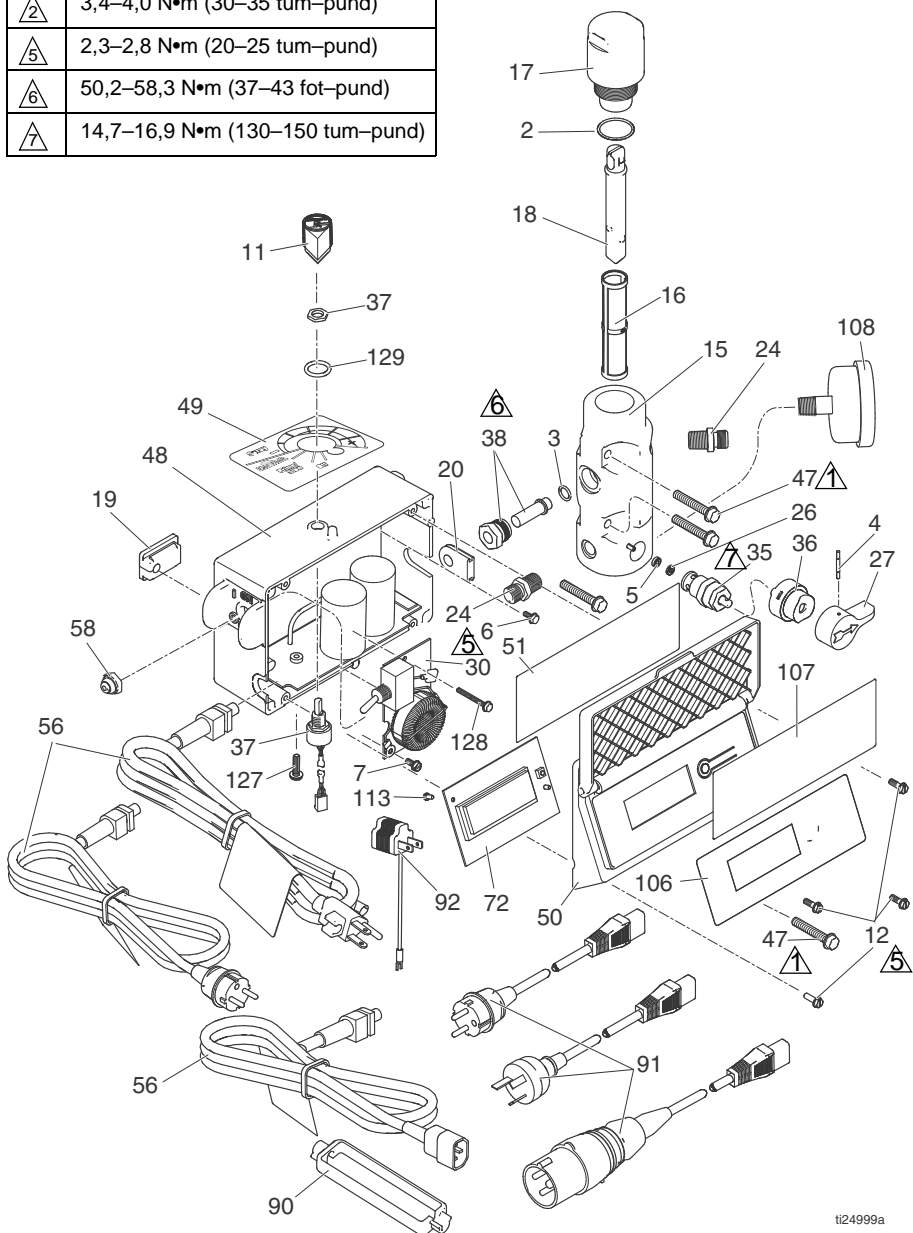

Styrlåda

Ref.	Vridmoment
	15,8–18,1 N•m (140–160 tum-pund)
	3,4–4,0 N•m (30–35 tum-pund)
	2,3–2,8 N•m (20–25 tum-pund)
	50,2–58,3 N•m (37–43 fot-pund)
	14,7–16,9 N•m (130–150 tum-pund)

ti24999a